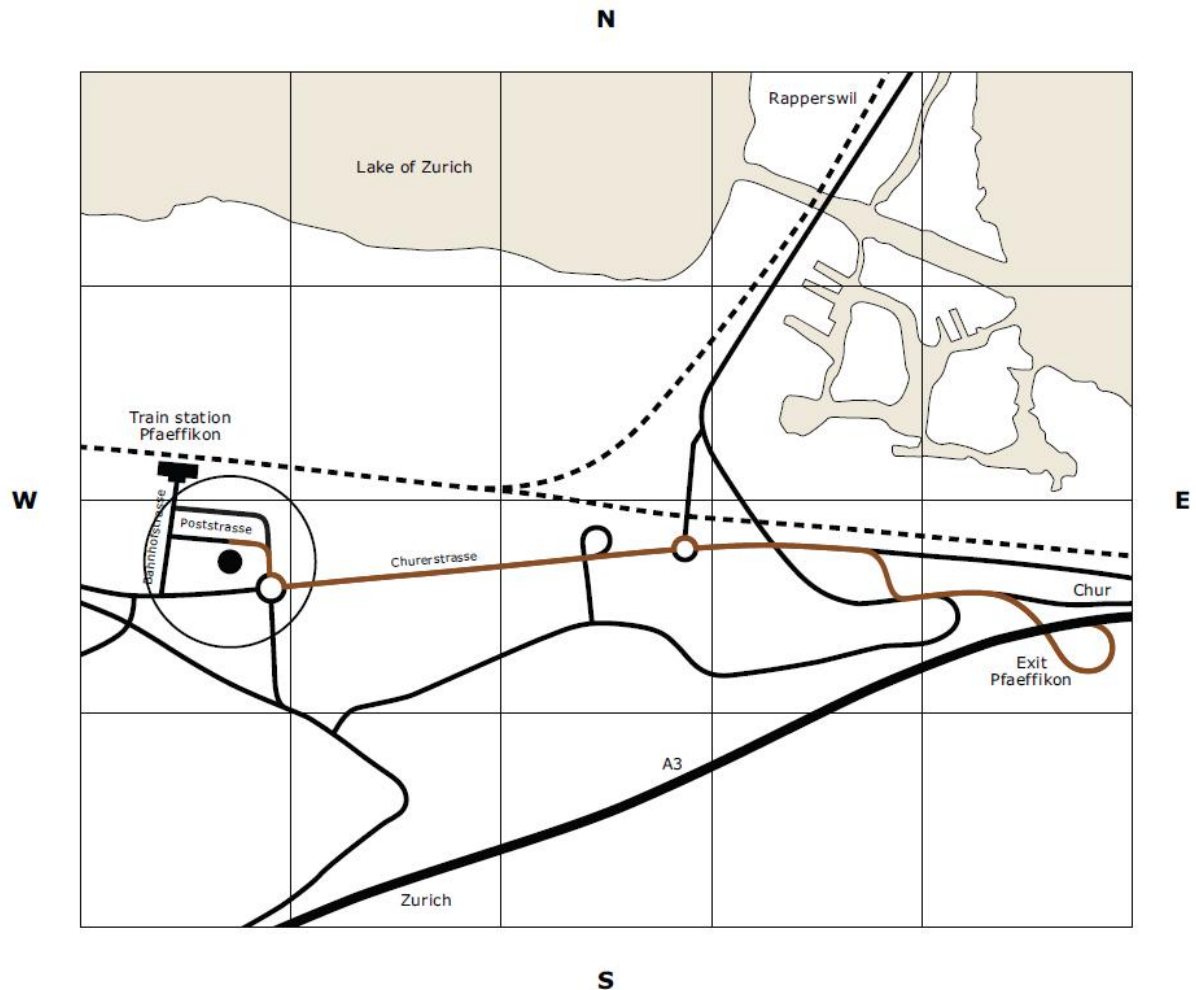

How to find us

By train

From the main Zurich train station (Zurich HB) it takes 30 minutes to get to the Pfäeffikon, SZ train station. Once in Pfäeffikon, walk 50 meters up Bahnhofstrasse and turn left onto Poststrasse. The Active Alpha office is located on the third floor of the white building on the right hand side. Train connections can be found on www.sbb.ch/en (select 'Pfäeffikon SZ' as the destination).

By car

From Zurich it takes about 30 minutes to the Active Alpha office. Head South on the A3 highway out of Zurich until the 'Pfäeffikon' exit, which you must take. Drive straight over the first roundabout, then turn right at the second roundabout and after 100 meters turn left into Poststrasse. The Active Alpha office is located on the third floor of the white building on the left hand side. Parking spaces can be found behind the building.